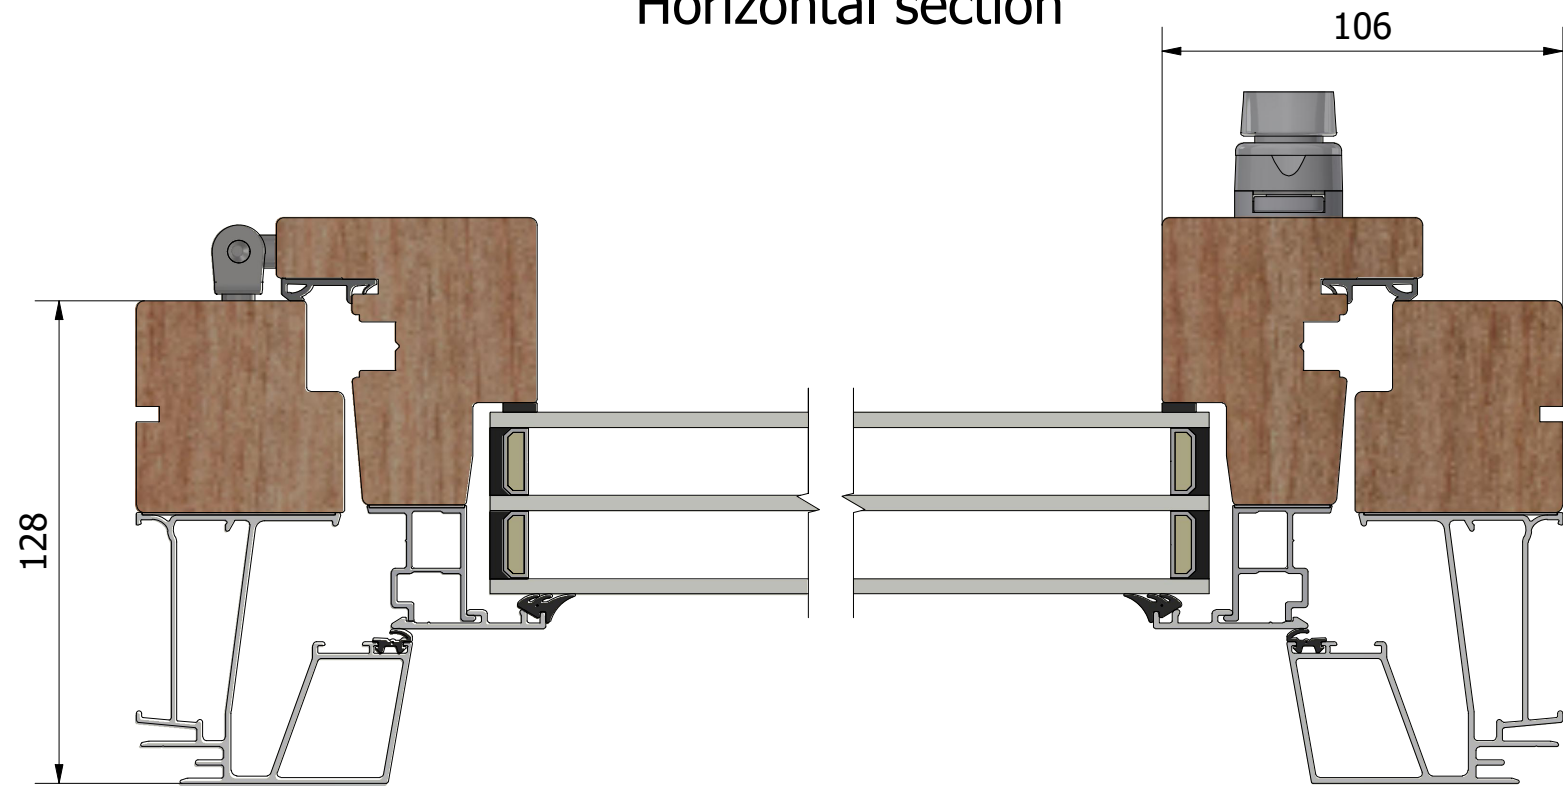

Vertical section

Horizontal section

Floating mullion

Revision no.	Revision description			Product name	Created by	Creation date
	General tolerances			LID1283H.3	Alexander	2026-04-27
	ISO 2768-1, m			Description	Royal inward opening patio door tripple glazed. Low threshold	
	Sheet size	Scale	Page	File name	Drawing no.	
	A3	1 : 2	1	MP-LID1283H.3EN_260.dwg	MP-LID1283H.3_260	