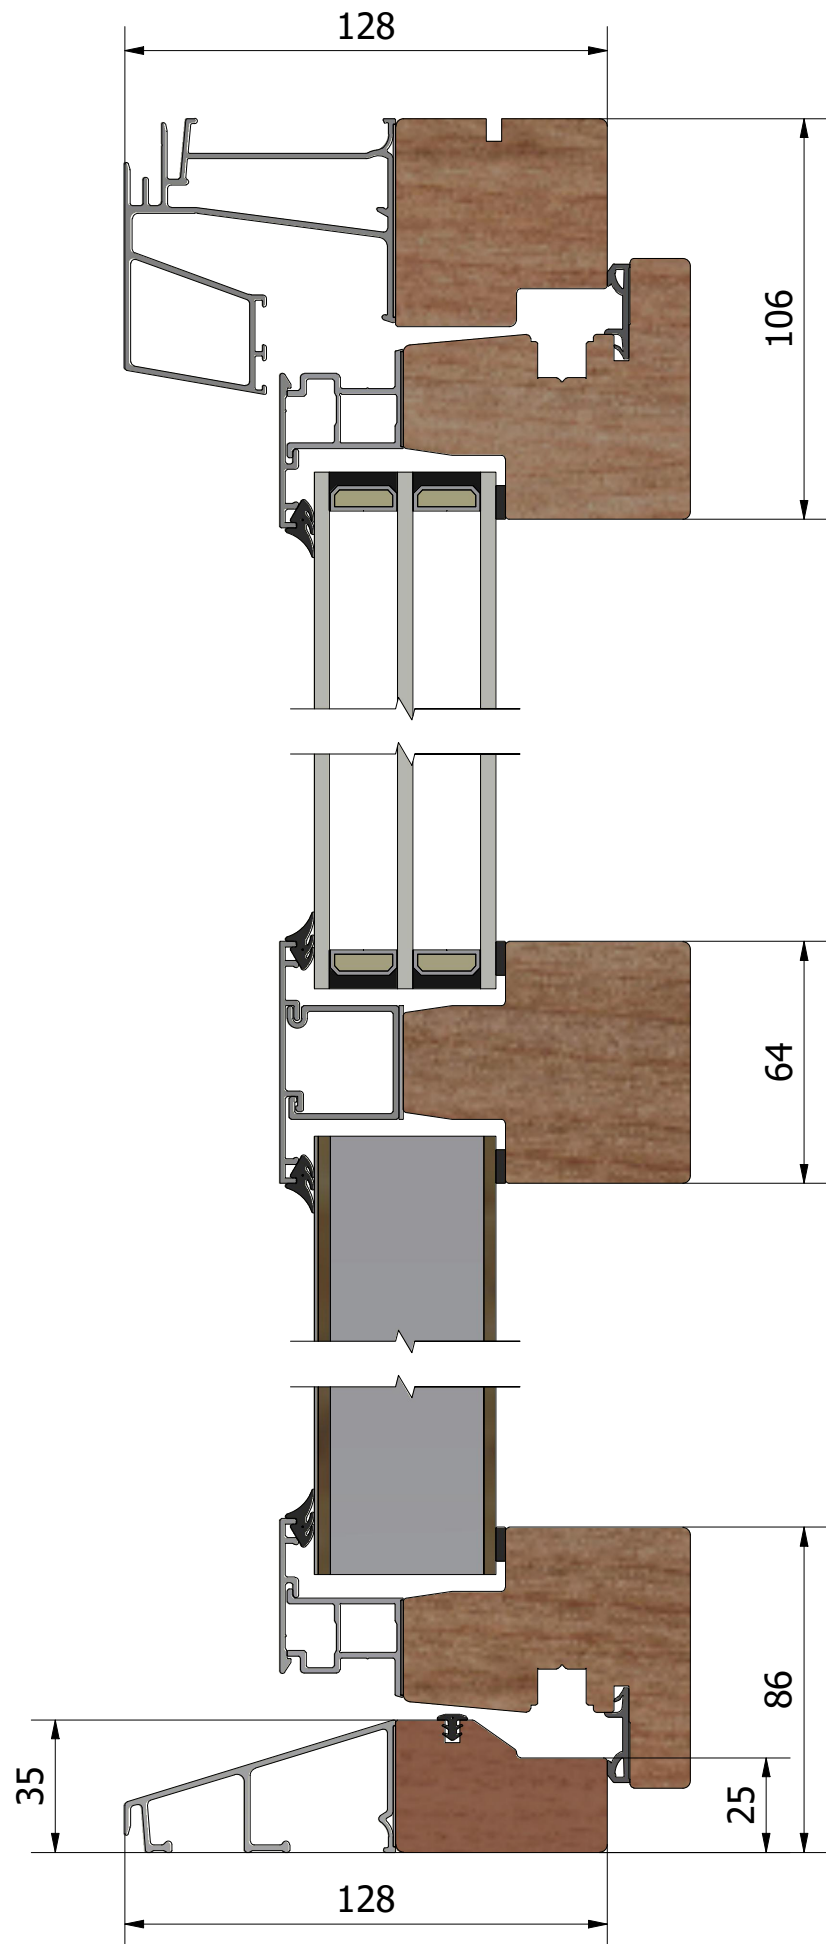

Vertical section

Horizontal section

Floating mullion

Revision no.	Revision description			Product name	Created by	Creation date
	General tolerances			LID1283H.3	Alexander	2026-04-27
	ISO 2768-1, m			Description	Royal inward opening patio door tripple glazed. Low threshold	
	Sheet size	Scale	Page	File name	Drawing no.	
	A3	1 : 2	1	MP-LID1283H.3EN_260.dwg	MP-LID1283H.3_260	