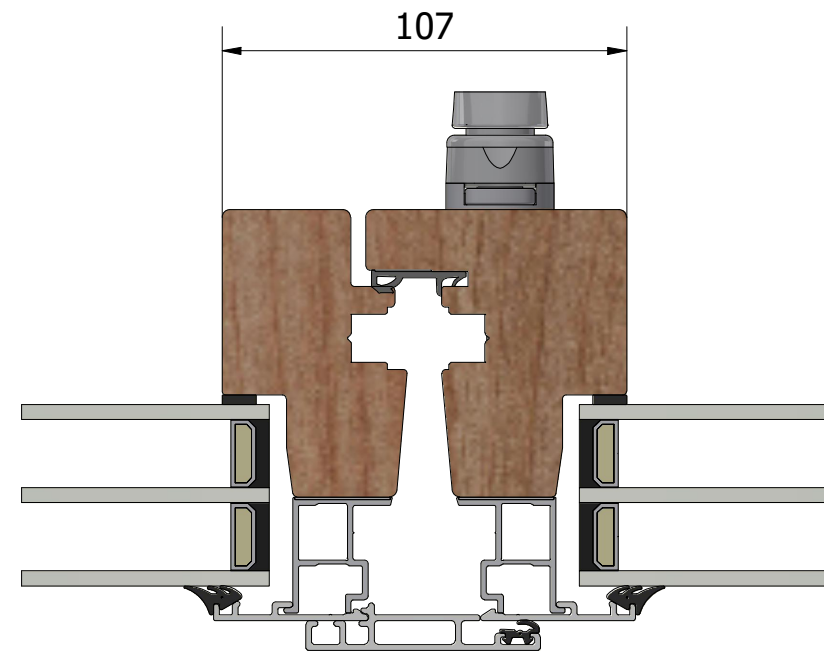

Vertical section

Horizontal section

Floating mullion

Revision no.	Revision description			Product name	Created by	Creation date
	General tolerances			LID1283H.3	Alexander	2026-04-27
	ISO 2768-1, m			Description	Royal inward opening patio door tripple glazed. Low threshold	
	Sheet size	Scale	Page	File name	Drawing no.	
	A3	1 : 2	1	MP-LID1283H.3EN_260.dwg	MP-LID1283H.3_260	