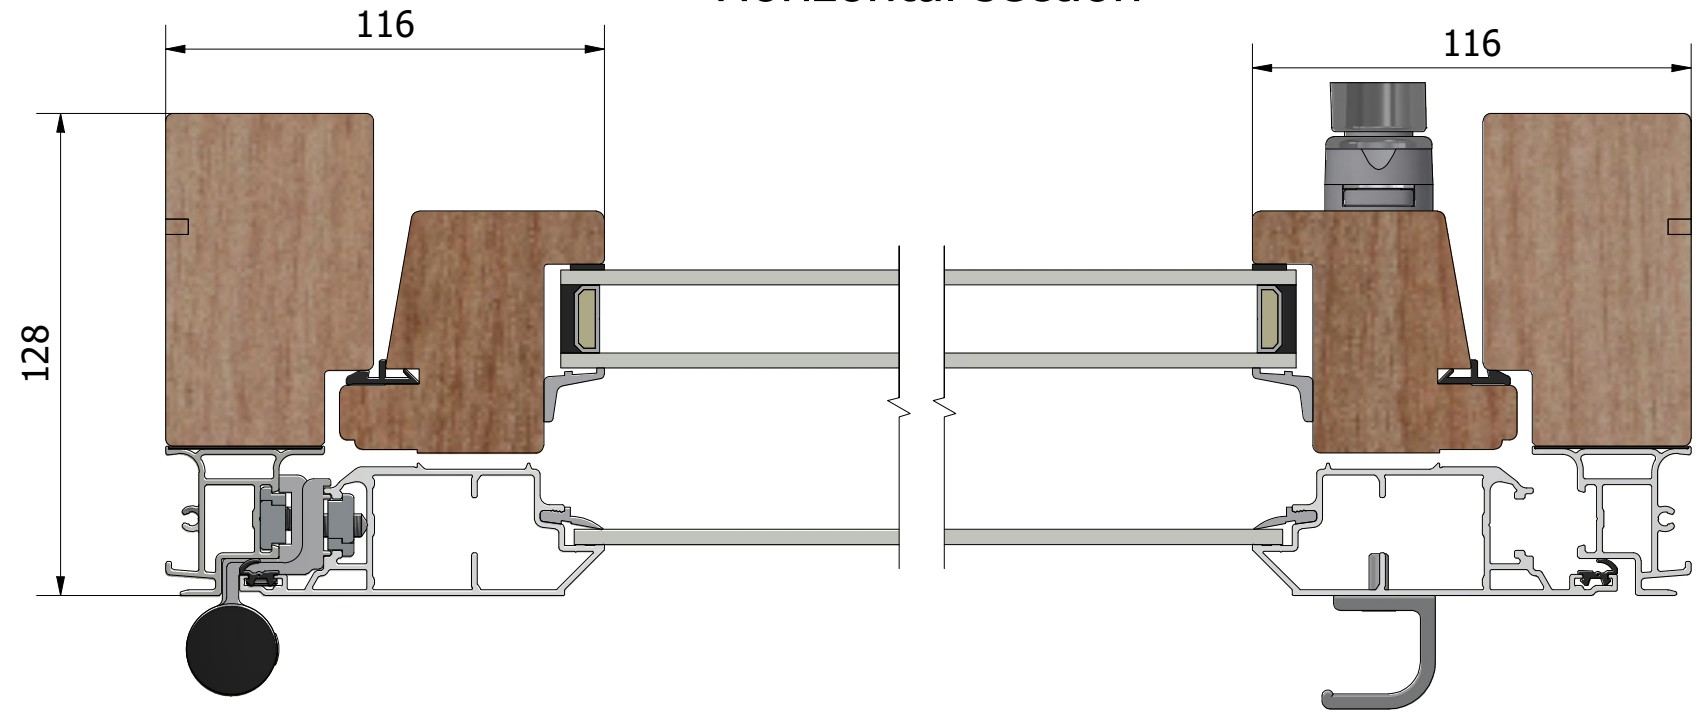

### Vertical section

### Horizontal section

### Floating mullion

Revision no.	Revision description			Product name	Created by	Creation date
	General tolerances	ISO 2768-1, m		LUD1281HYE.2	AV	2026-06-09
	Sheet size	Scale	Page	Description	Royal outward opening patio door, 2+1 high performance glazing	
	A3	1:2	1	File name	MP-LUD1281HYE.2EN_260.dwg	
	View placement			Drawing no.	MP-LUD1281HYE.2EN_260	