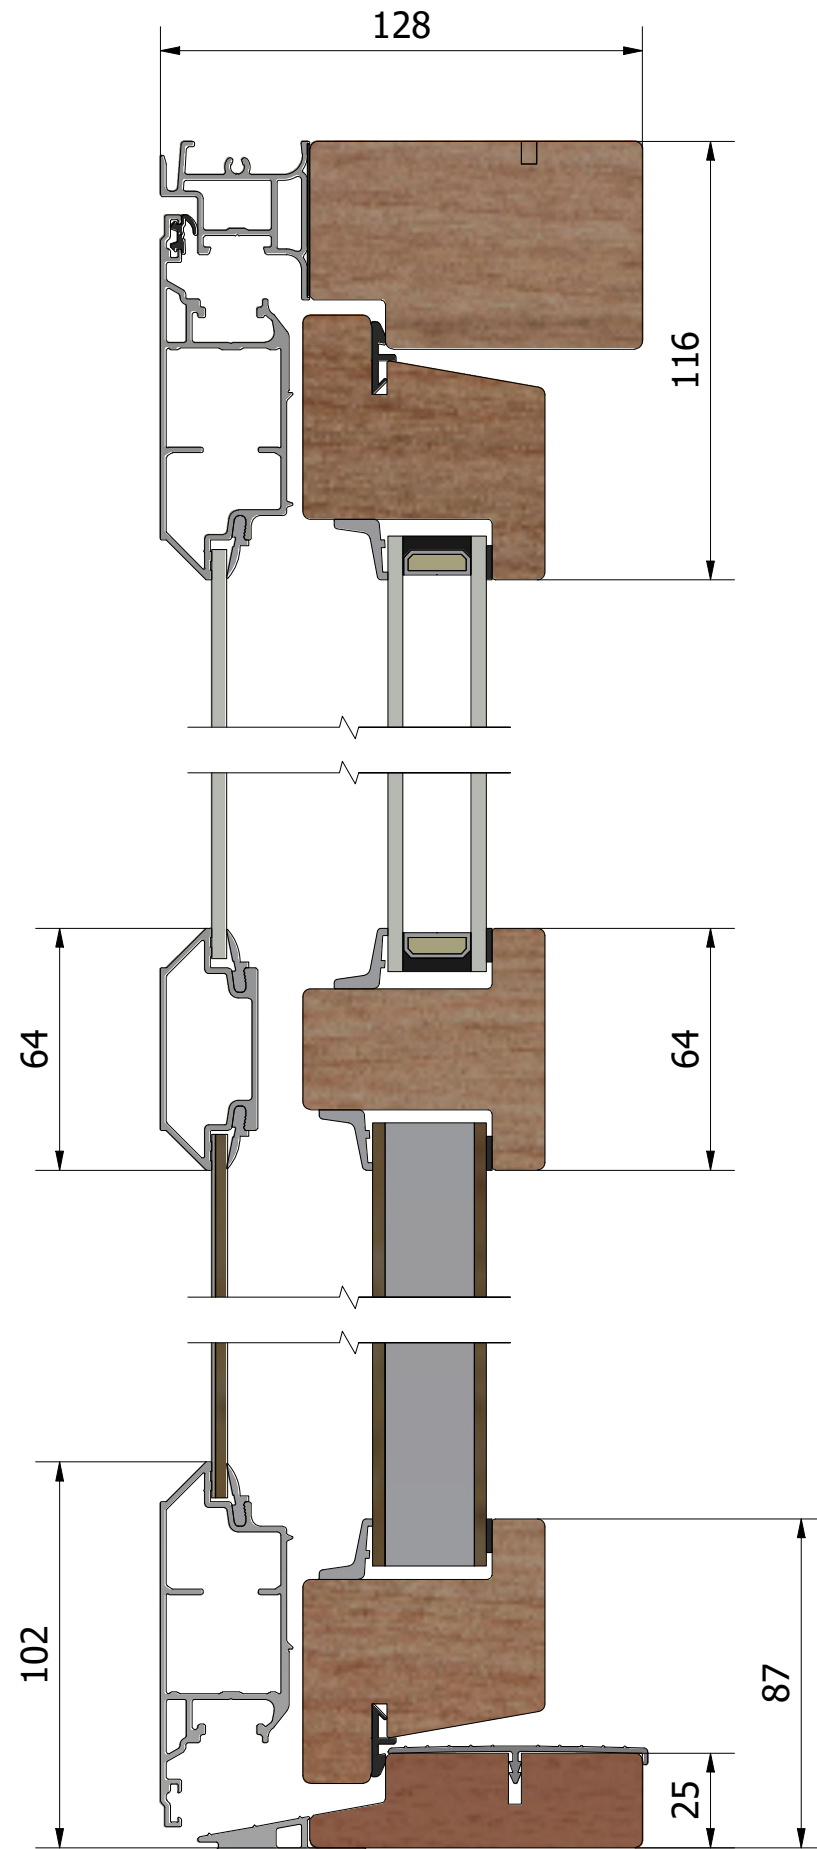

### Vertical section

### Horizontal section

### Floating mullion

Revision no.	Revision description			Product name	Created by	Creation date
	General tolerances	ISO 2768-1, m		LUD1281HYE.2	AV	2026-06-09
	Sheet size	Scale	Page	Description	Royal outward opening patio door, 2+1 high performance glazing	
	A3	1:2	1	File name	MP-LUD1281HYE.2EN_260.dwg	
	View placement			Drawing no.	MP-LUD1281HYE.2EN_260	