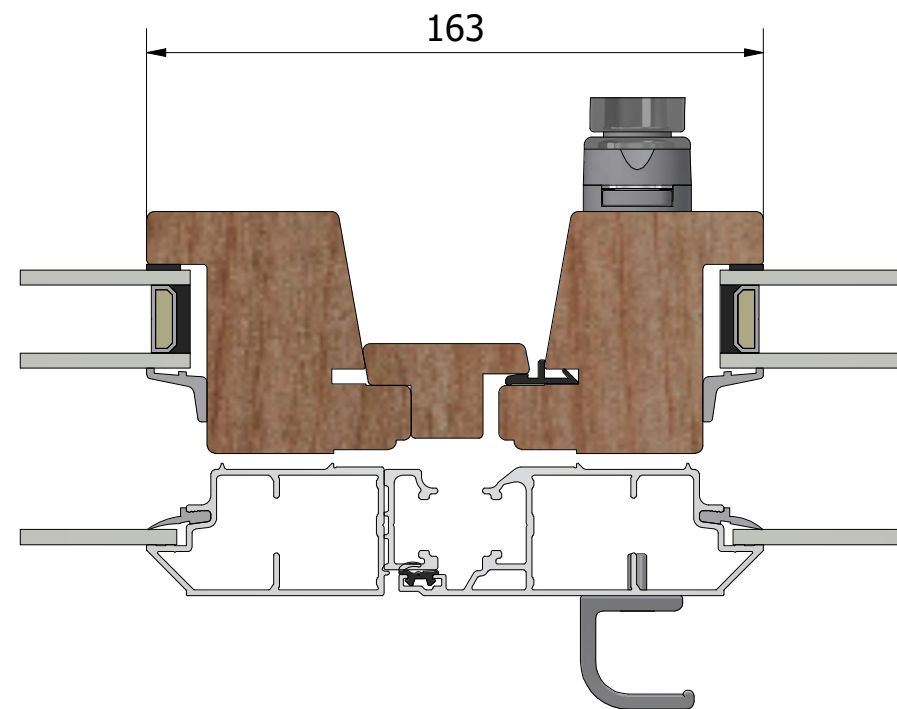

### Vertical section

### Horizontal section

### Floating mullion

Revision no.	Revision description			Product name	Created by	Creation date
	General tolerances	ISO 2768-1, m		LUD1281HYE.2	AV	2026-06-09
	Sheet size	Scale	Page	Description	Royal outward opening patio door, 2+1 high performance glazing	
	A3	1:2	1	File name	MP-LUD1281HYE.2EN_260.dwg	
	View placement			Drawing no.	MP-LUD1281HYE.2EN_260	