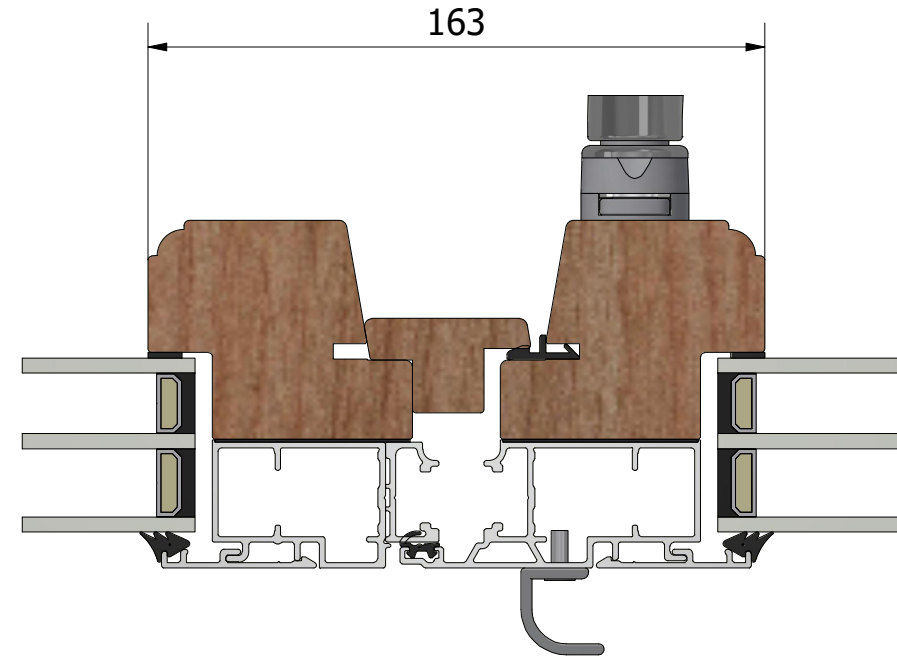

Vertical section

Horizontal section

Floating mullion

Revision no.	Revision description			Product name	Created by	Creation date
	General tolerances	ISO 2768-1, m		LUD1273H.2	AV	2026-06-09
	Sheet size	Scale	Page	Description	Epok outward opening patio door, tripple glazed	
	A3	1 : 2	1	File name	MP-LUD1273H.2EN_260.dwg	
	View placement			Drawing no.	MP-LUD1273H.2EN_260	