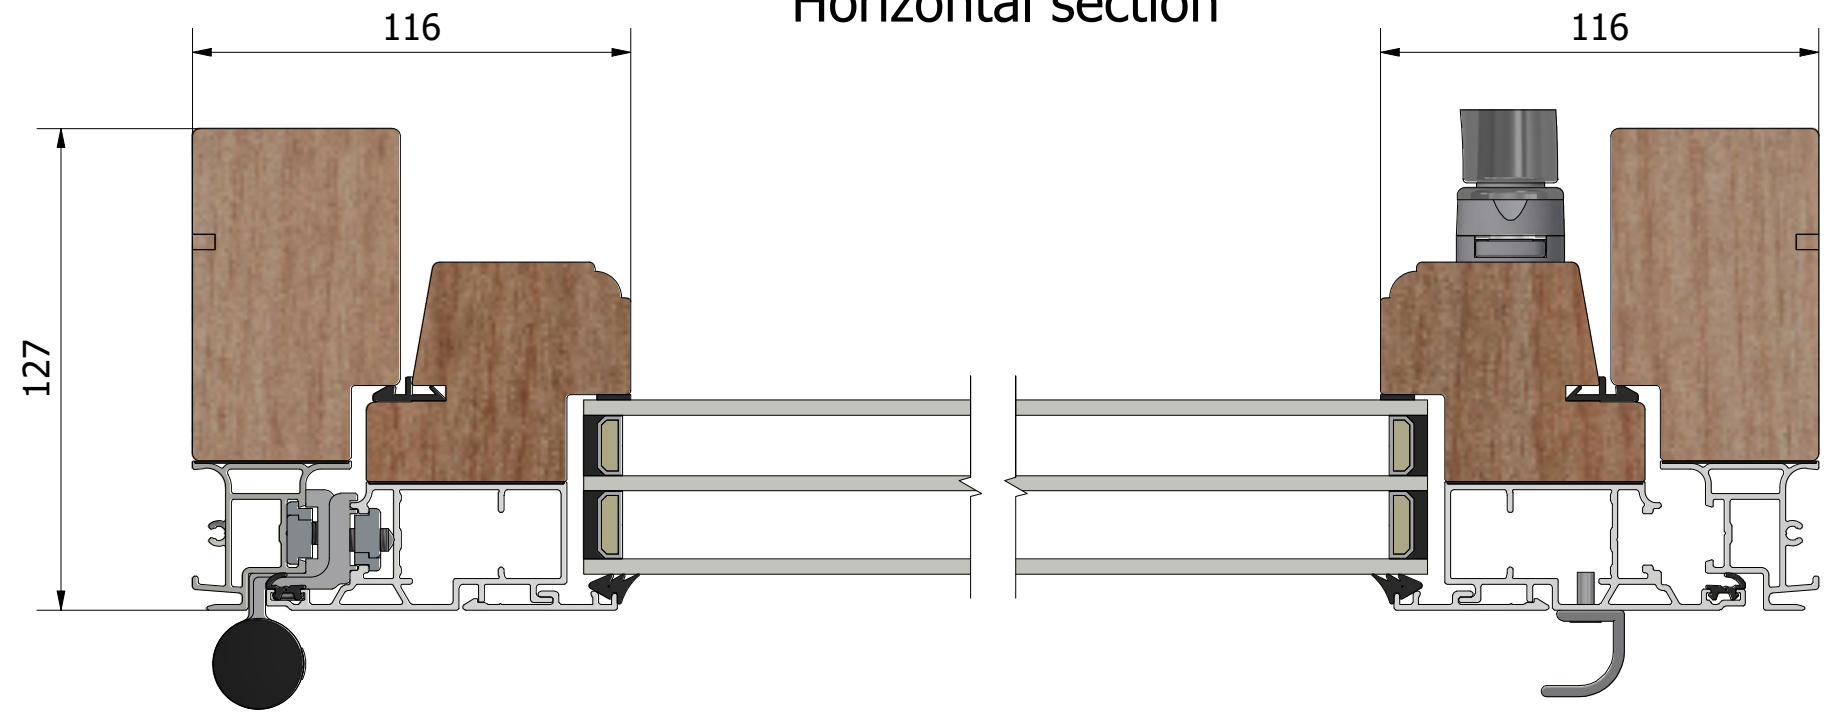

Vertical section

Horizontal section

Floating mullion

Revision no.	Revision description			Product name	Created by	Creation date
	General tolerances	ISO 2768-1, m		LUD1273H.2	AV	2026-06-09
	Sheet size	Scale	Page	Description	Epok outward opening patio door, tripple glazed	
	A3	1 : 2	1	File name	MP-LUD1273H.2EN_260.dwg	
	View placement			Drawing no.	MP-LUD1273H.2EN_260	