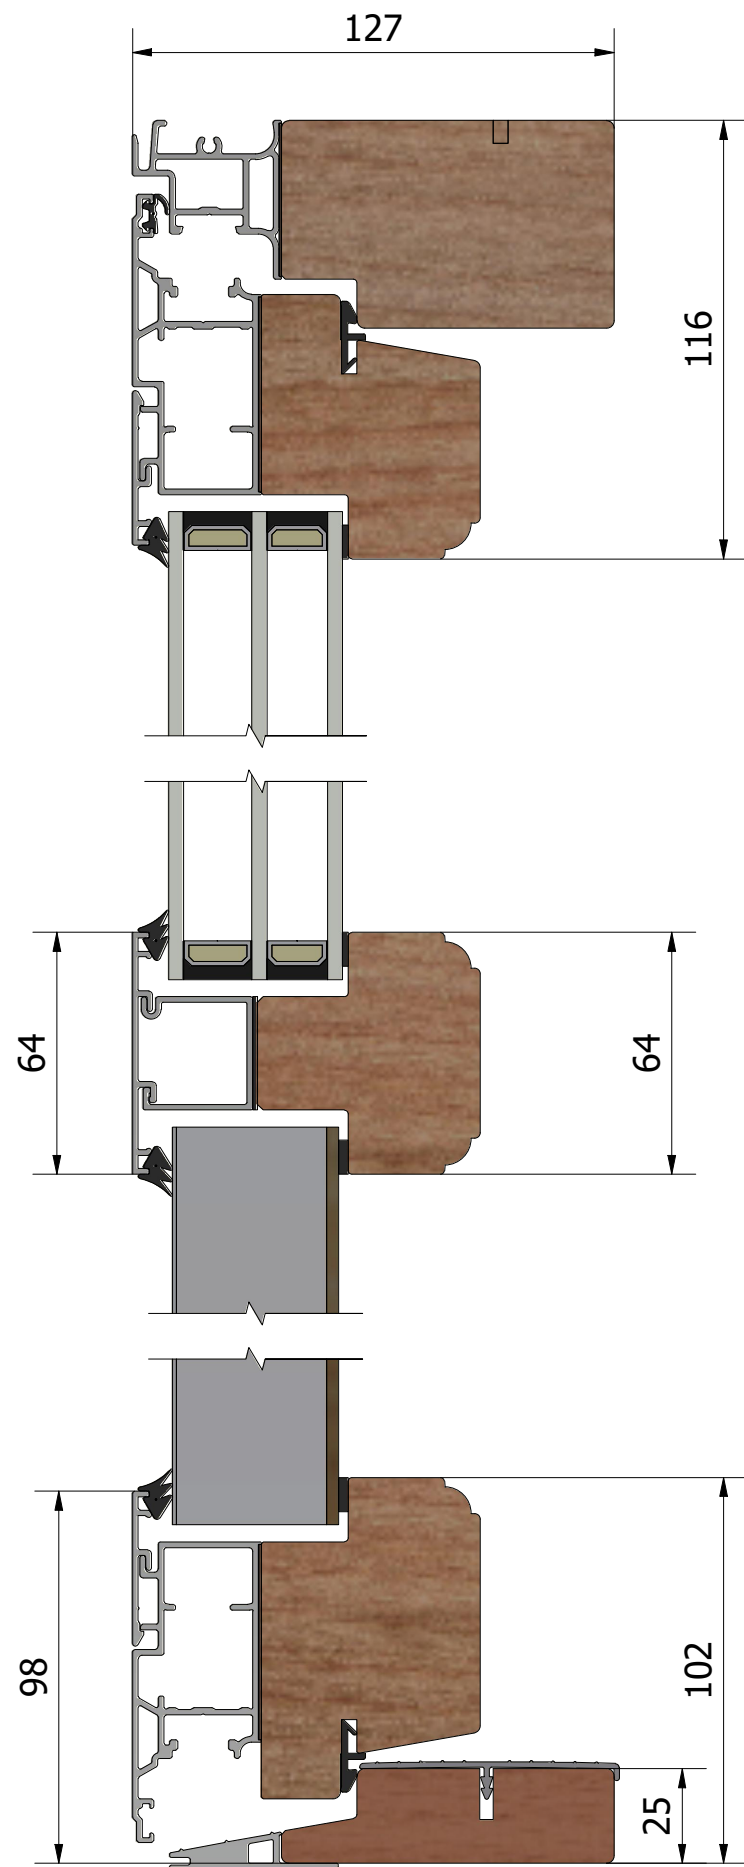

Vertical section

Horizontal section

Floating mullion

Revision no.	Revision description			Product name	Created by	Creation date
	General tolerances	ISO 2768-1, m		LUD1273H.2	AV	2026-06-09
	Sheet size	Scale	Page	Description	Epok outward opening patio door, tripple glazed	
	A3	1 : 2	1	File name	MP-LUD1273H.2EN_260.dwg	
	View placement			Drawing no.	MP-LUD1273H.2EN_260	