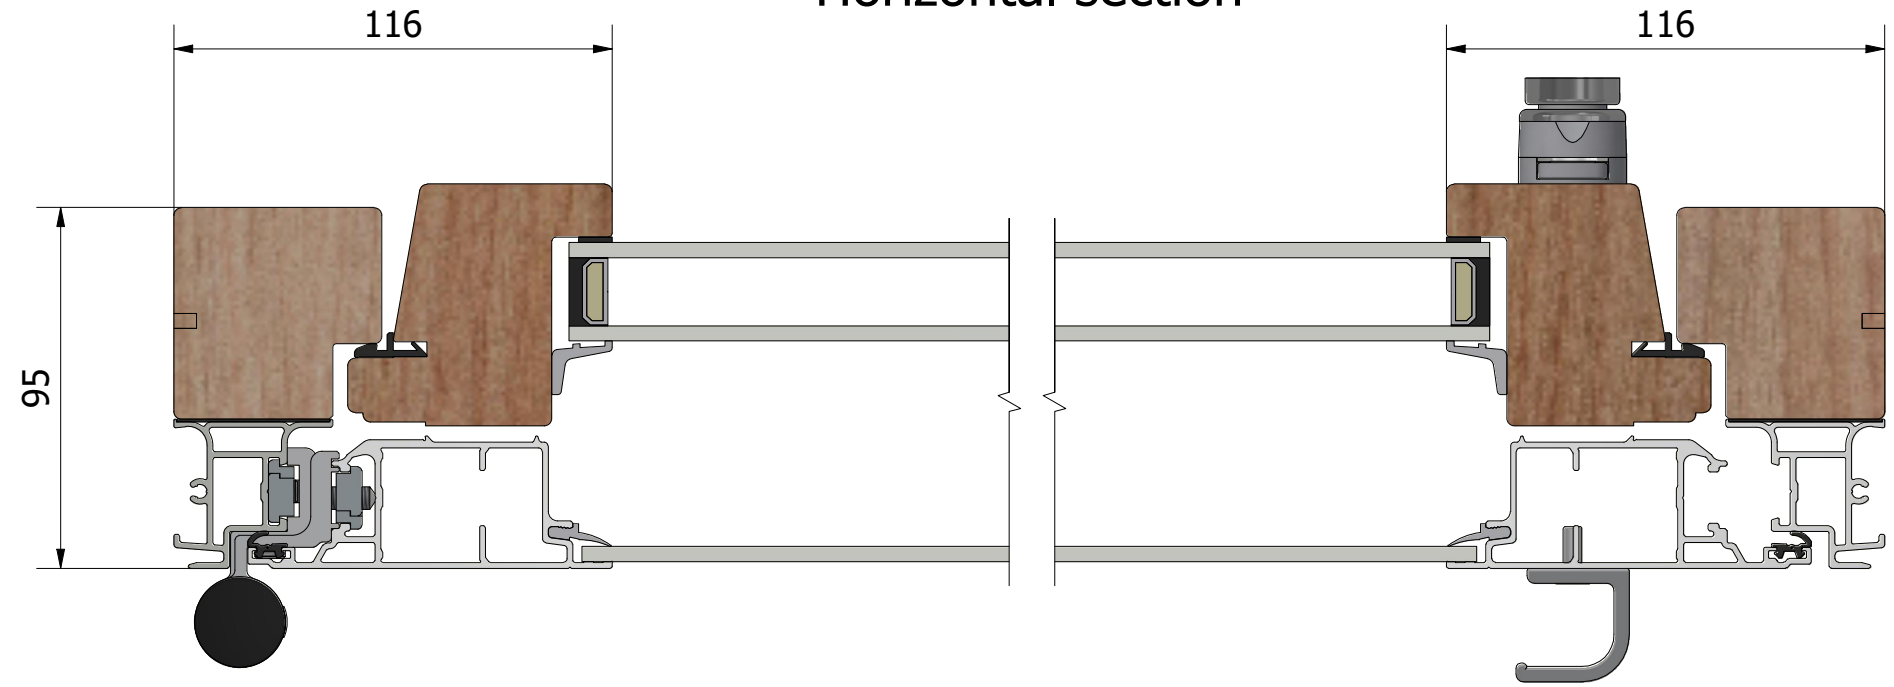

### Vertical section

### Horizontal section

### Floating mullion

| Revision no. | Revision description |       |      | Product name  | Created by         | Creation date |
|--------------|----------------------|-------|------|---|--------------------|---------------|
|              | General tolerances   |       |      | LUD951H.2   | AV                 | 2026-06-09    |
|              | ISO 2768-1, m        | Scale | Page | Description   |                    |               |
|              | A3                   | 1 : 2 | 1    | Stil outward opening patio door, 2+1 high performance glazing |                    |               |
|              | View placement       |       |      | File name   | Drawing no.        |               |
|              |                      |       |      | MP-LUD951H.2EN_260.dwg  | MP-LUD951H.2EN_260 |               |