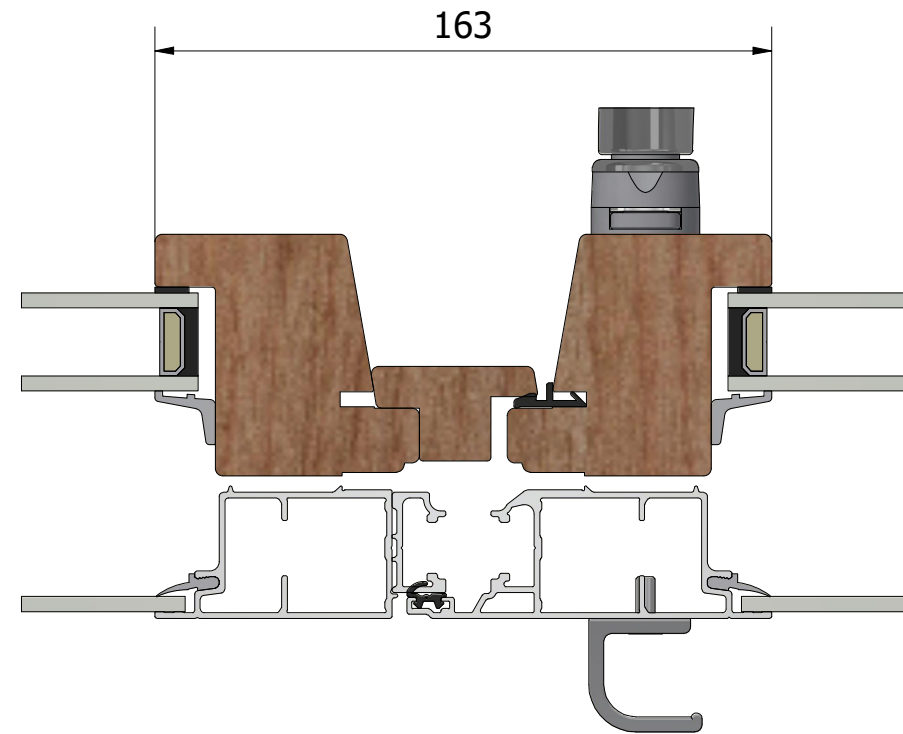

### Vertical section

### Horizontal section

### Floating mullion

| Revision no. | Revision description |       |      | Product name  | Created by         | Creation date |
|--------------|----------------------|-------|------|---|--------------------|---------------|
|              | General tolerances   |       |      | LUD951H.2   | AV                 | 2026-06-09    |
|              | ISO 2768-1, m        | Scale | Page | Description   |                    |               |
|              | A3                   | 1 : 2 | 1    | Stil outward opening patio door, 2+1 high performance glazing |                    |               |
|              | View placement       |       |      | File name   | Drawing no.        |               |
|              |                      |       |      | MP-LUD951H.2EN_260.dwg  | MP-LUD951H.2EN_260 |               |