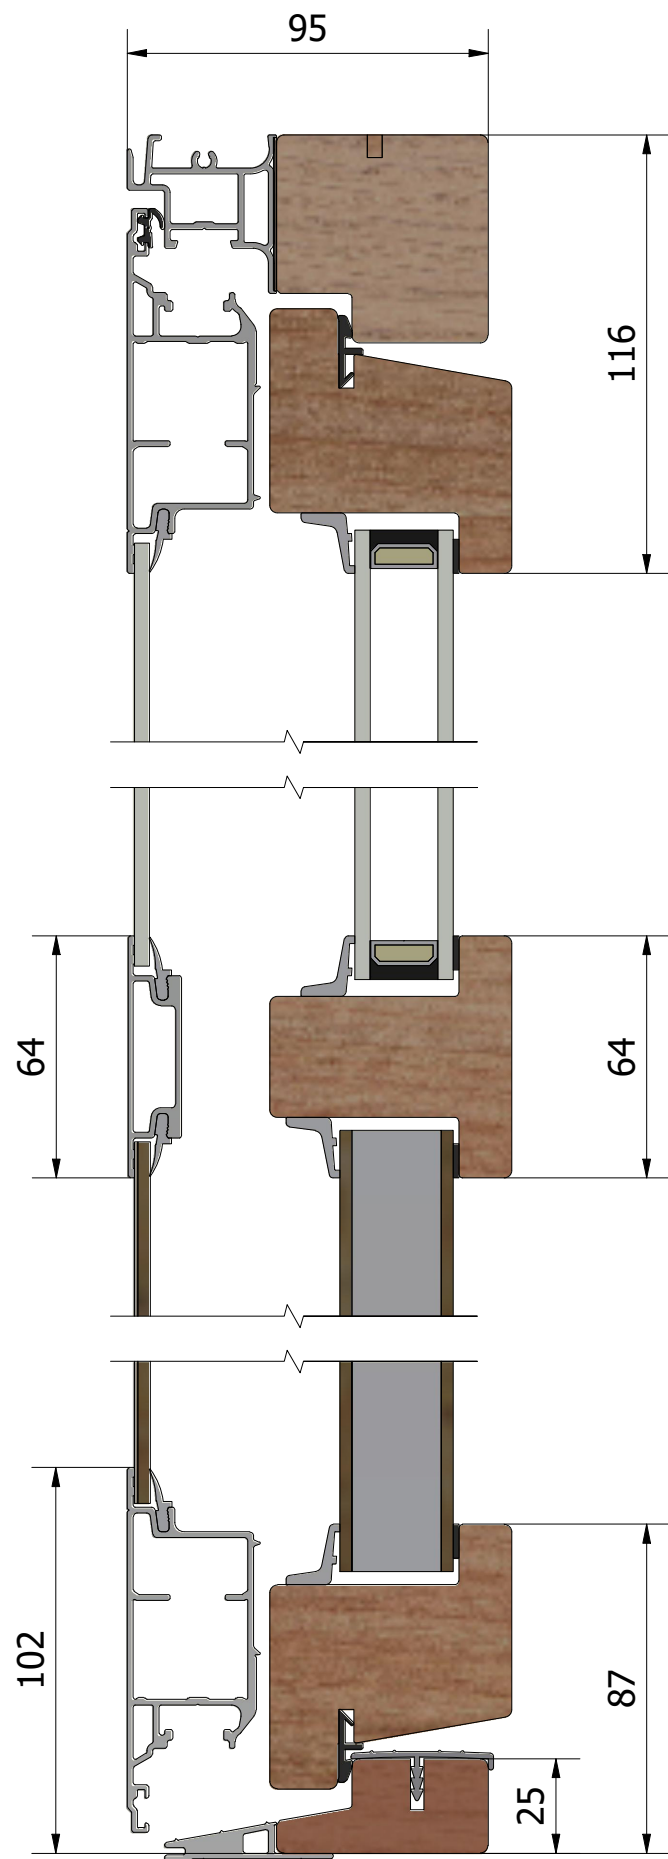

### Vertical section

### Horizontal section

### Floating mullion

| Revision no. | Revision description |       |      | Product name  | Created by         | Creation date |
|--------------|----------------------|-------|------|---|--------------------|---------------|
|              | General tolerances   |       |      | LUD951H.2   | AV                 | 2026-06-09    |
|              | ISO 2768-1, m        | Scale | Page | Description   |                    |               |
|              | A3                   | 1 : 2 | 1    | Stil outward opening patio door, 2+1 high performance glazing |                    |               |
|              | View placement       |       |      | File name   | Drawing no.        |               |
|              |                      |       |      | MP-LUD951H.2EN_260.dwg  | MP-LUD951H.2EN_260 |               |